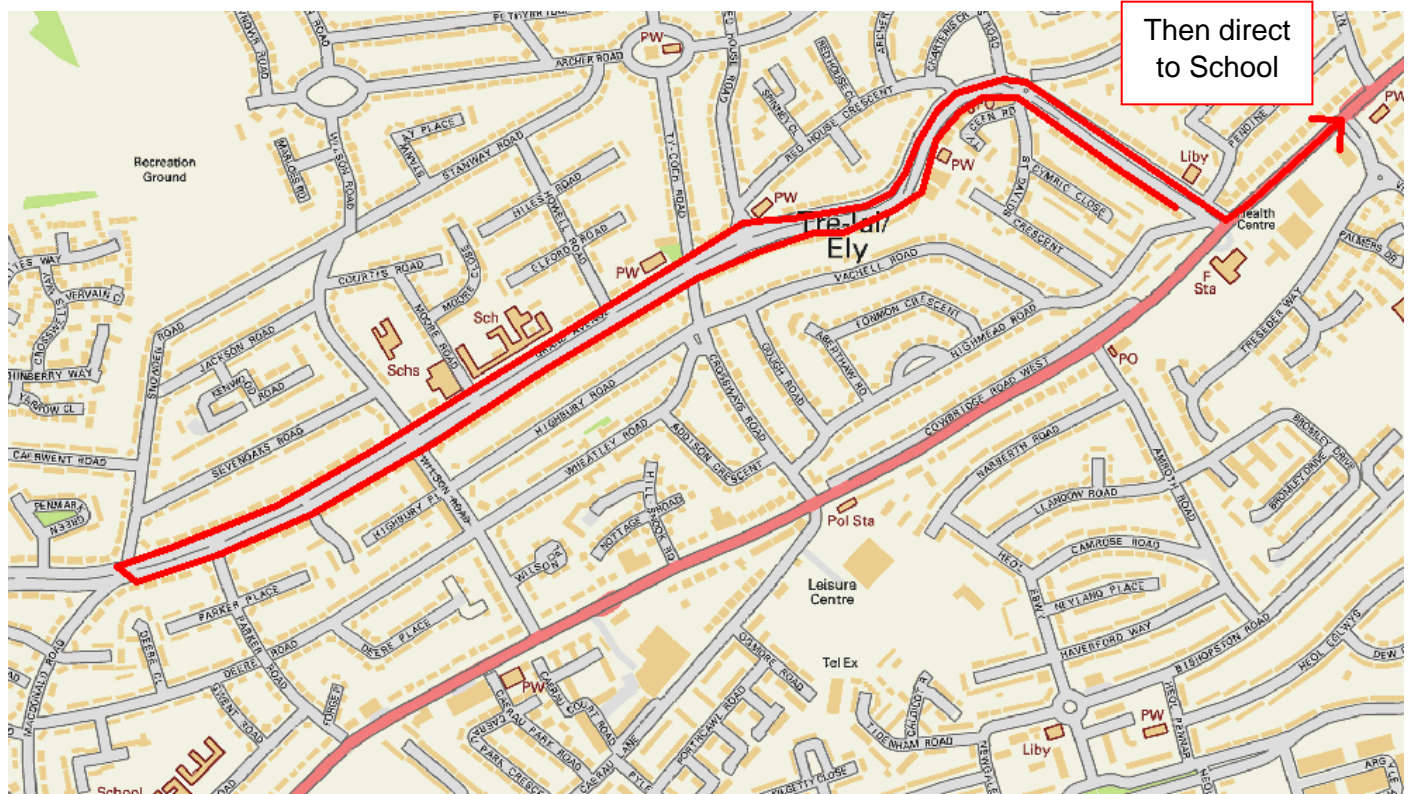

Route: R100 Ysgol Coed Y Gof (Ely, Grand Avenue)

Contractor: Wheadon's Coaches

Tel: 02920 575 333

Vehicle: 70-Seater Coach with seatbelts

The bus will stop at all bus stops along this route.

Estimated Pick-Up Time and stop

- 08:10 Grand Avenue/Pendine Shops
- 08:15 Grand Avenue / Wilson Road Shops
- 08:20 Grand Avenue/Ely Resurrection Church
- 08:40 Ysgol Coed Y Gof

Departure time

- 15:15 Ysgol Coed Y Gof